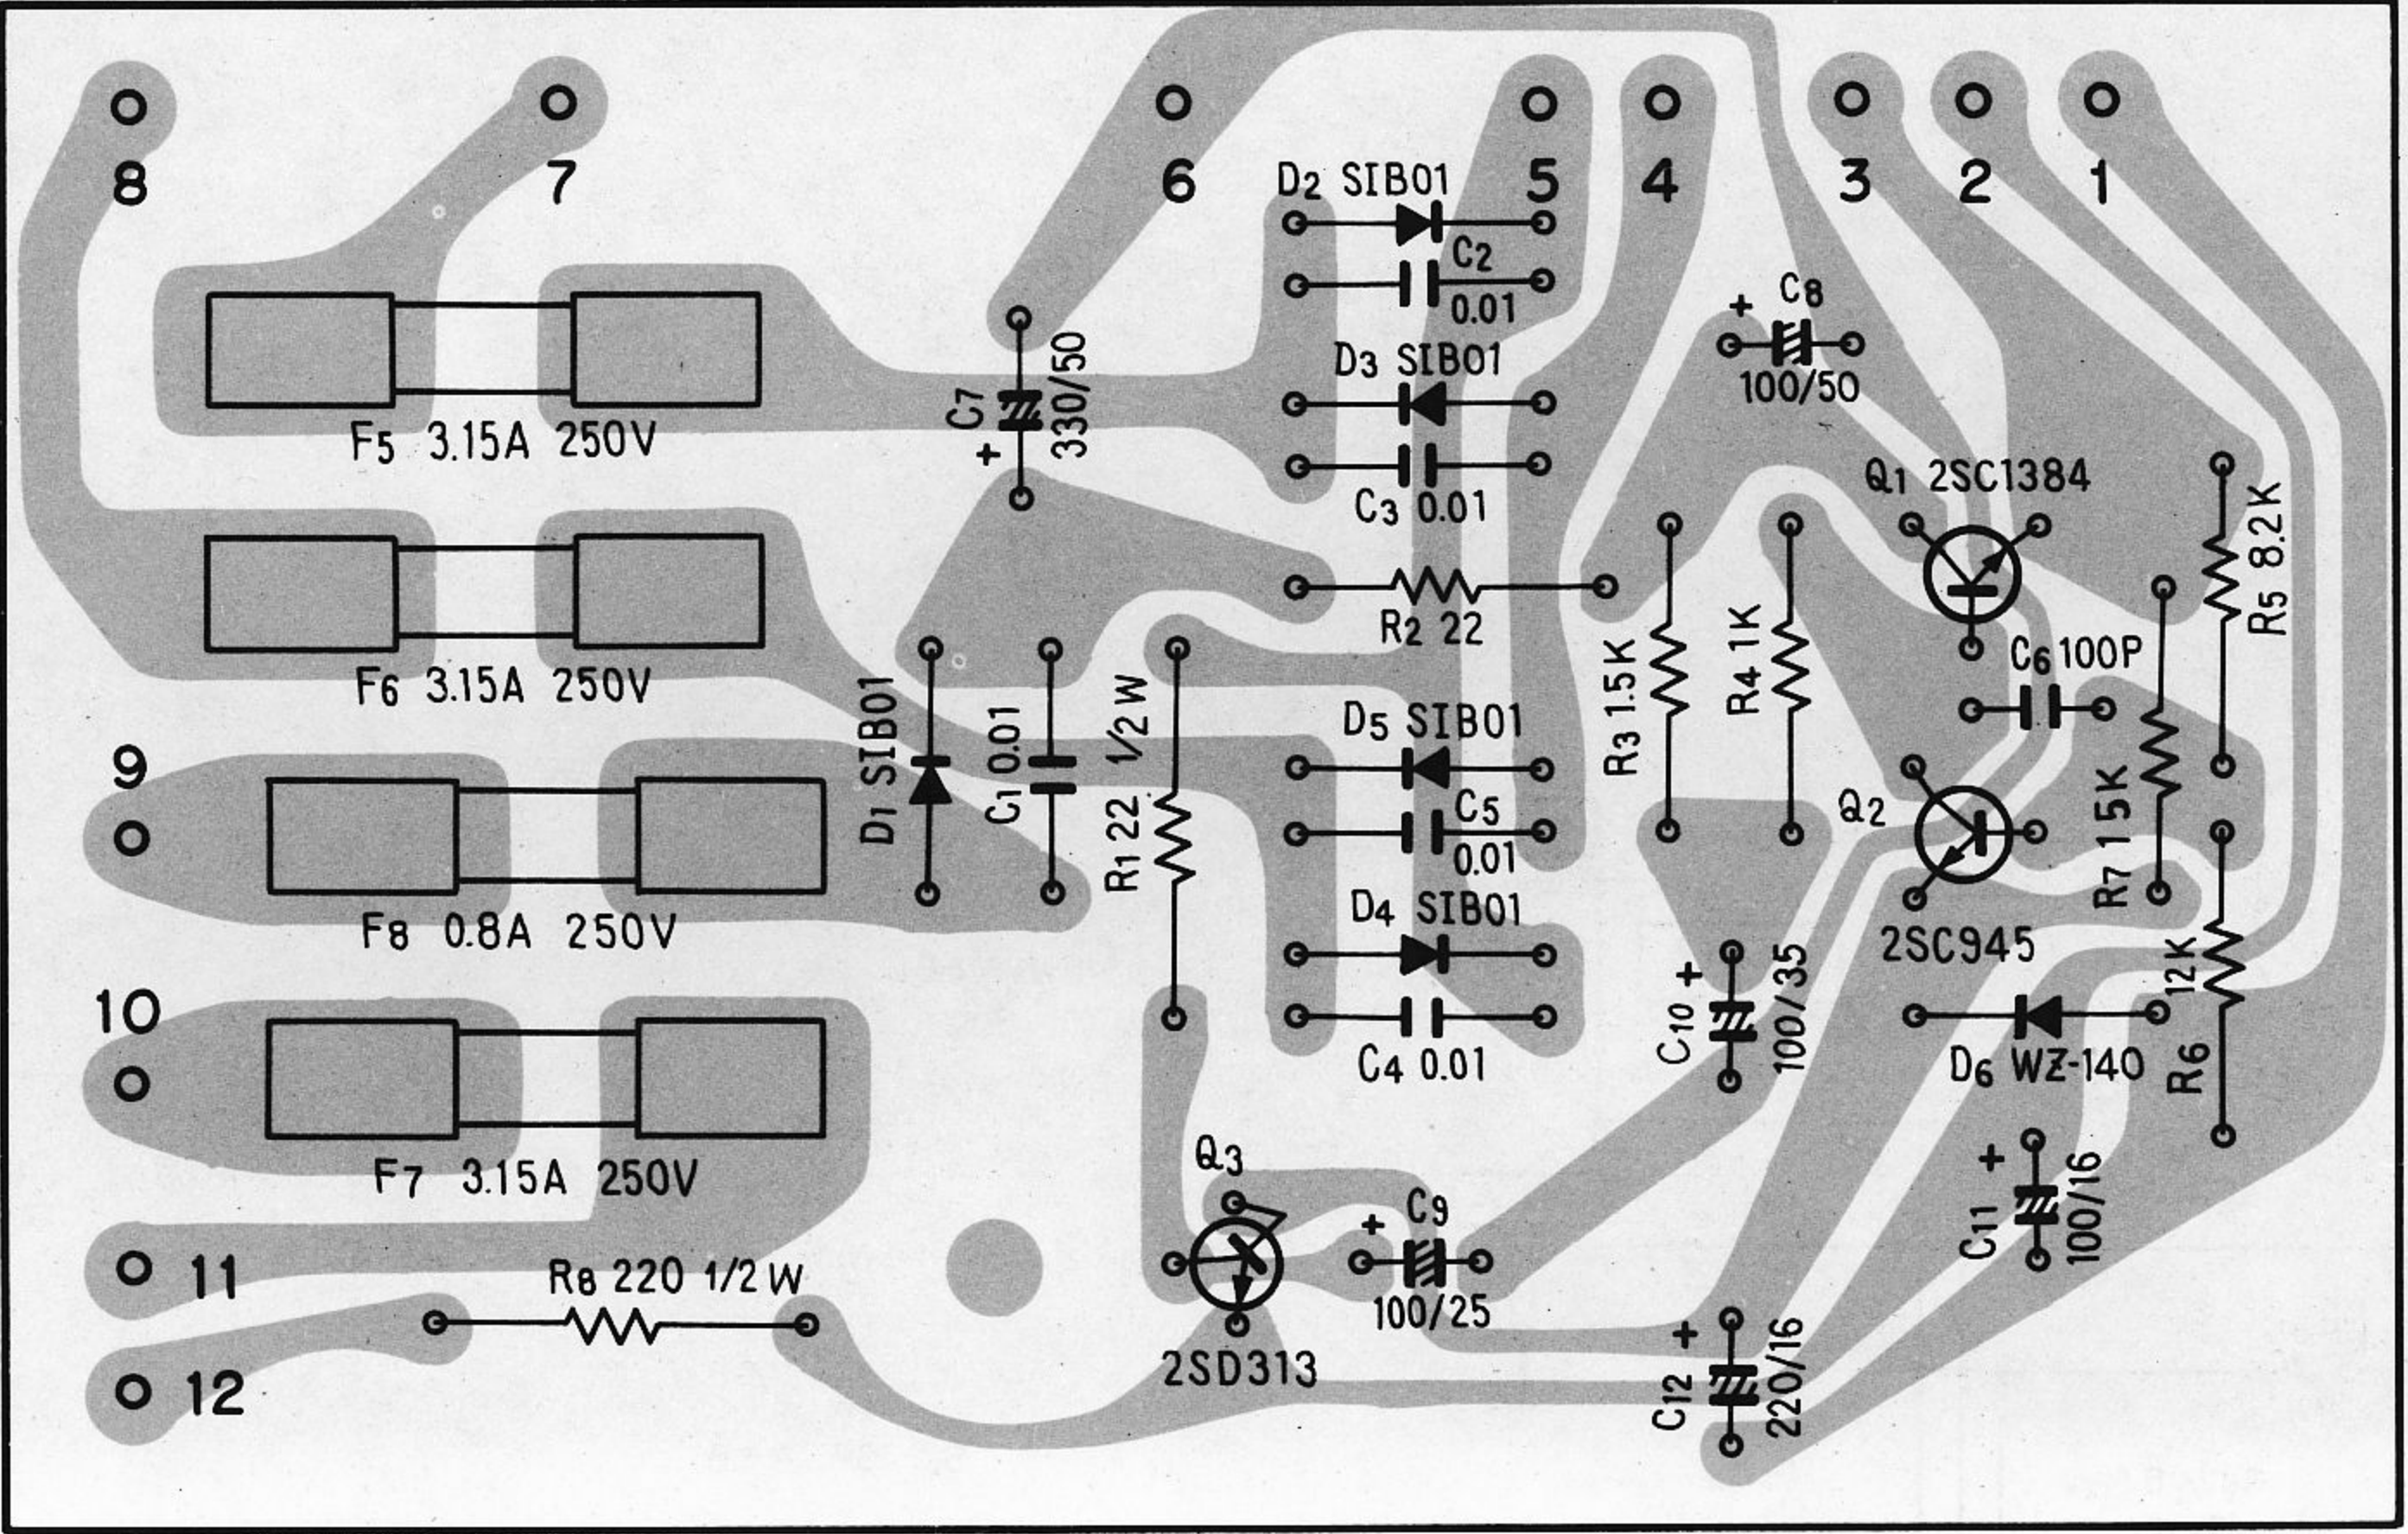

AM/FM STEREO RECEIVER

SX-434

FV GN KCU

Tuner ass'y AWE-052

Power supply ass'y AWR-059 (GN model)

Power supply ass'y AWR-062 (FV, KCU model)